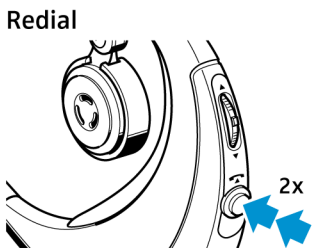

BW 900 Mobile Business Solution

Charge battery

Wearing style

Pairing

On/Off

Volume

Connect

Transfer call

Take/End call

Redial

Voicemail